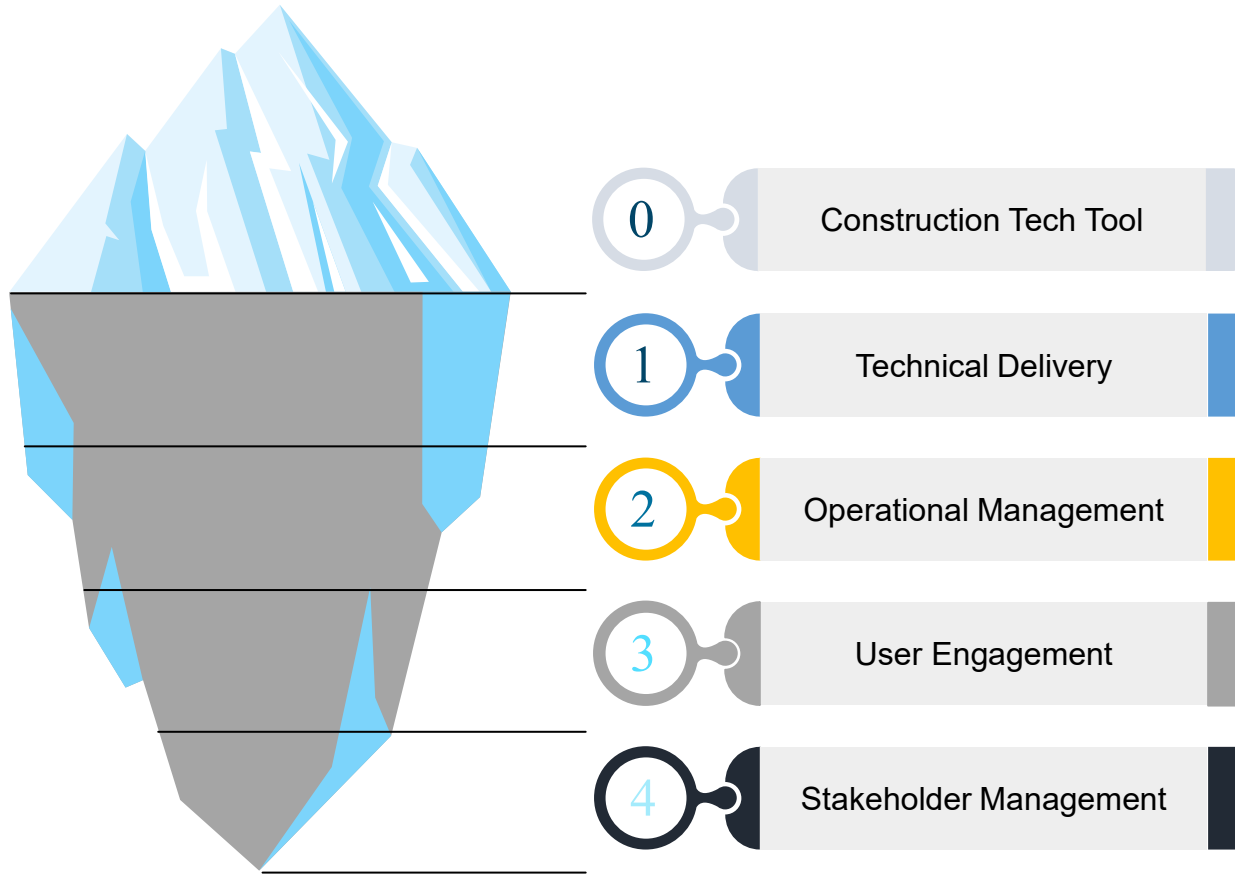

AGC

THE CONSTRUCTION
ASSOCIATION

Construction Technology: From 'Software/Tool' to Solution with Innovation Teams

Darshit Jasani

Innovation Development Manager, ARCO/Murray National Construction

AGC
THE CONSTRUCTION
ASSOCIATION

Problem

Using Technology

Solution

AGC
THE CONSTRUCTION
ASSOCIATION

AGC
THE CONSTRUCTION
ASSOCIATION

AGC
THE CONSTRUCTION
ASSOCIATION

AGC
THE CONSTRUCTION
ASSOCIATION

Case Studies

structionsite

360 Reality Capture tool

- Point Solution
- Direct use case
- Limited user groups
- Limited integration into tech stack

File storage and sharing platform

- Platform usage
- Multiple use cases
- Multiple user groups
- Deep integration into tech stack

AGC
THE CONSTRUCTION
ASSOCIATION

Construction Tech Tool

Data Input

User
Experience

Application
Logic

Workflows

Reporting

Data
Management